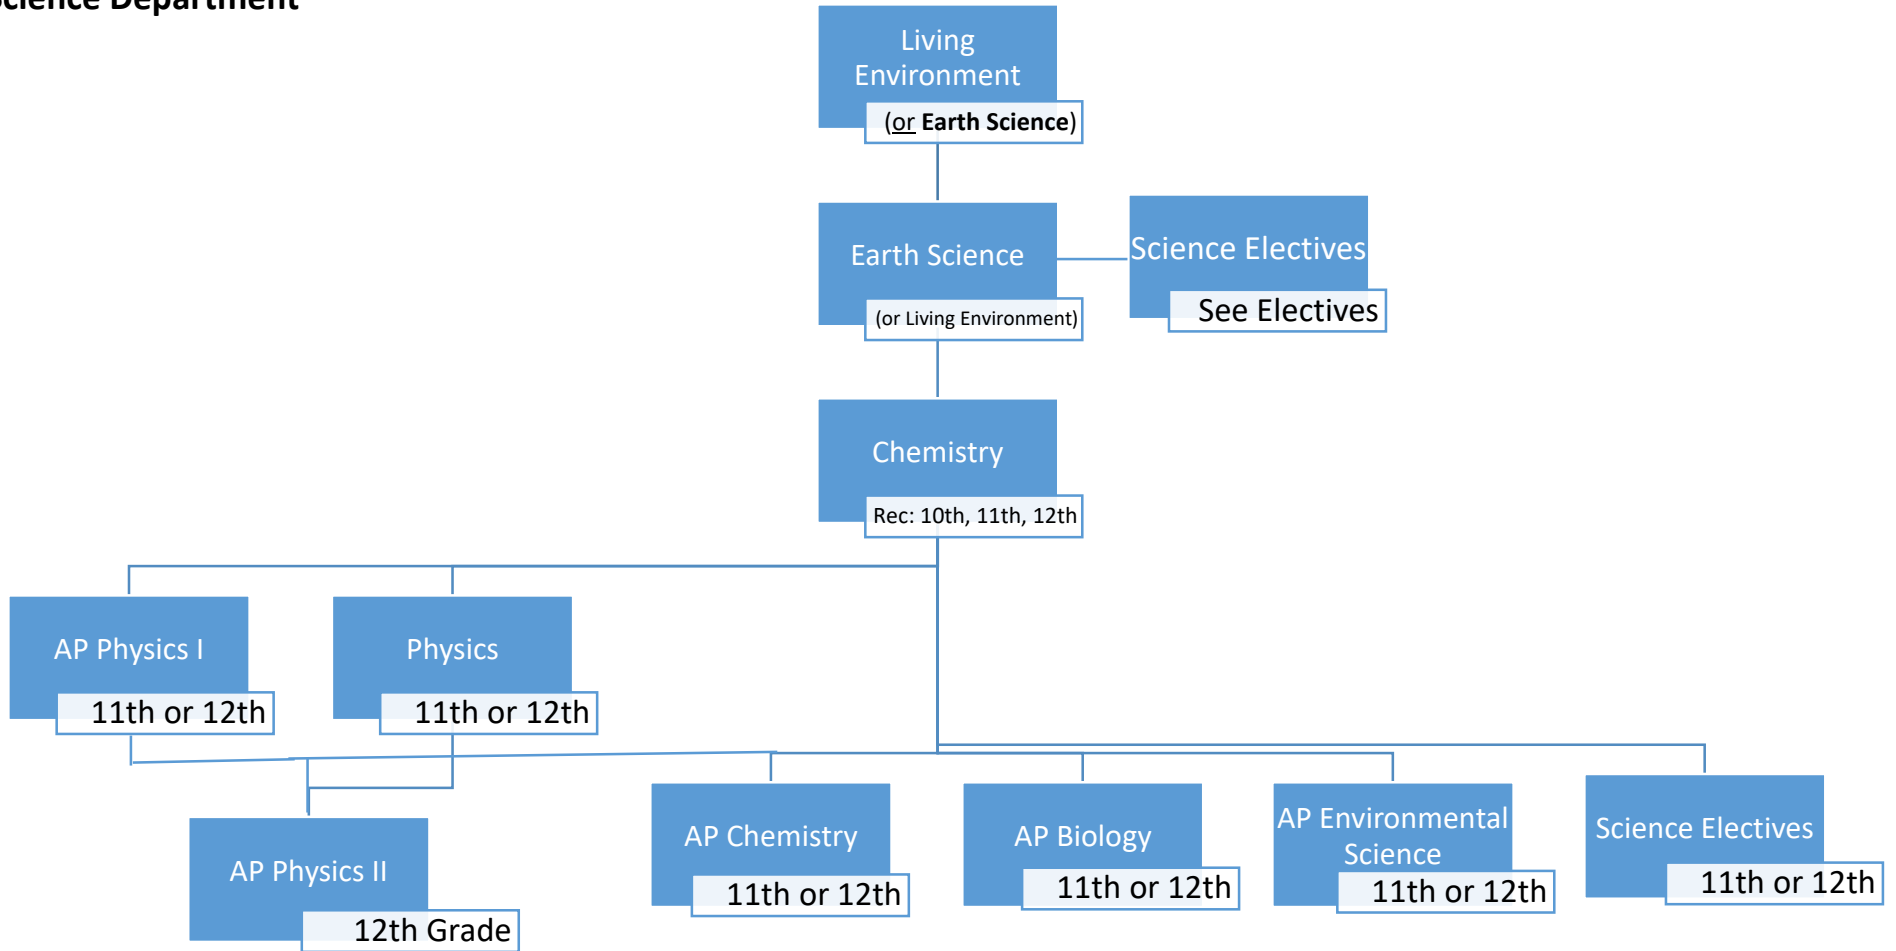

Science Department

| Full Year Electives | Half-Year Electives |
|---|---|
| Anatomy & Physiology Principles of Engineering Applied Chemistry Science Research I, II, III, IV Astronomy Meteorology Marine Biology Environmental Studies Robotics & Design Geology of New York State Patient Zero: Infectious Disease & Plagues Zoology | Forensic Science I Forensic Science II Electrical Explorations Organic Chemistry |